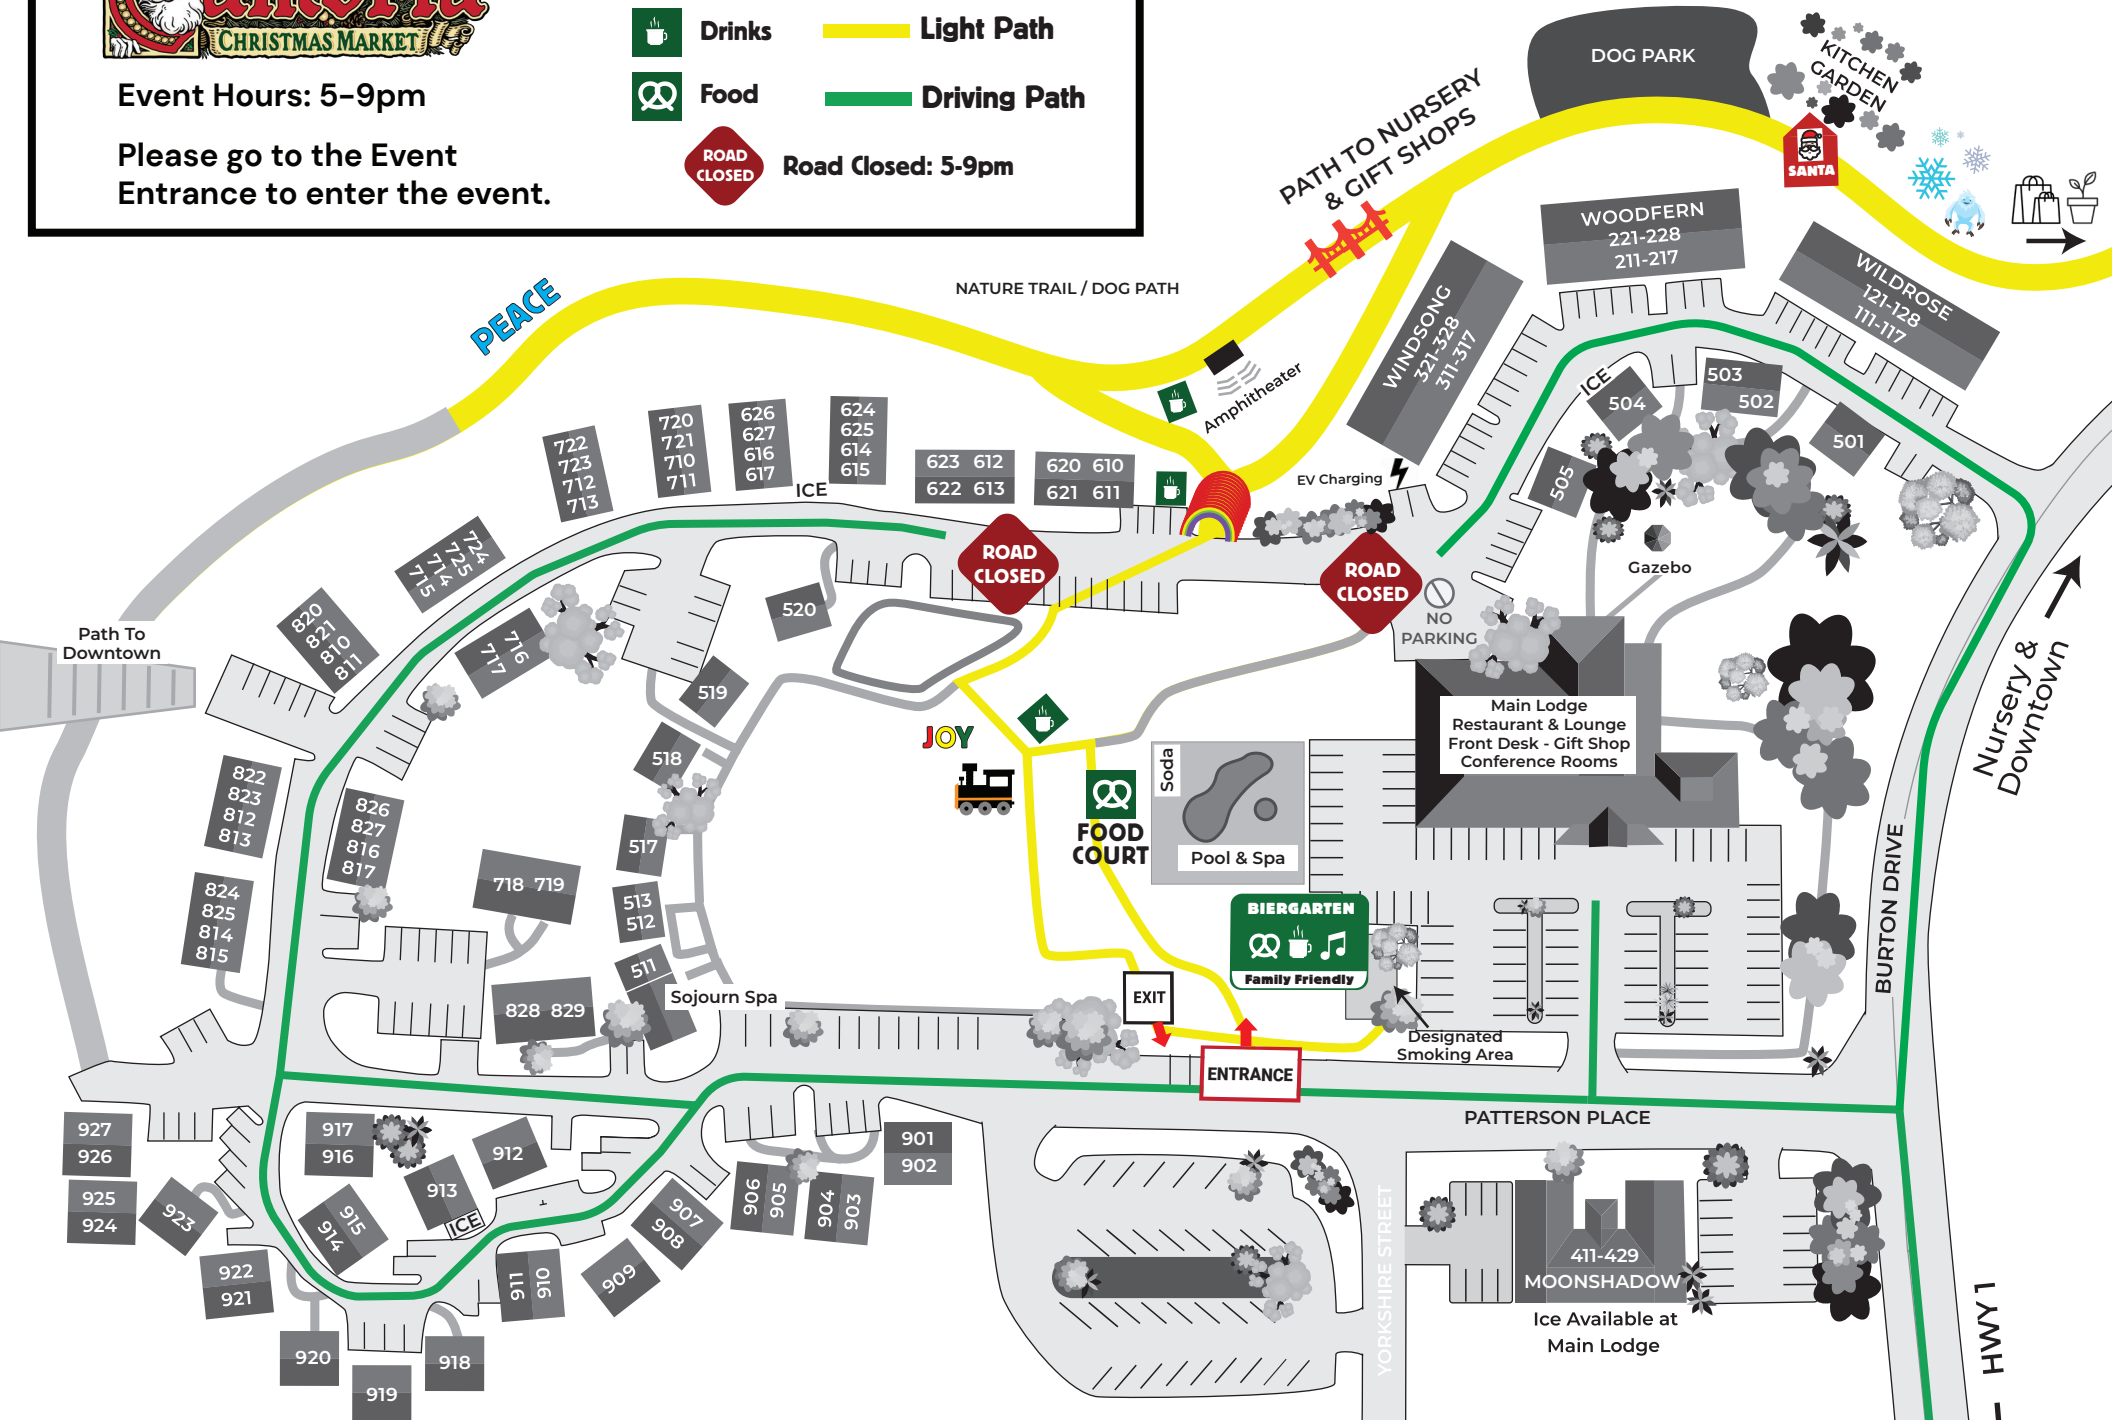

Event Hours: 5-9pm

Please go to the Event Entrance to enter the event.

KEY

- Drinks
- Food
- ROAD CLOSED
- Light Path
- Driving Path
- Road Closed: 5-9pm

CAMBRIA PINES LODGE

2095 Burton Drive, Cambria, CA 93428

Please keep your room key card away from your phone to prevent it from deactivating.