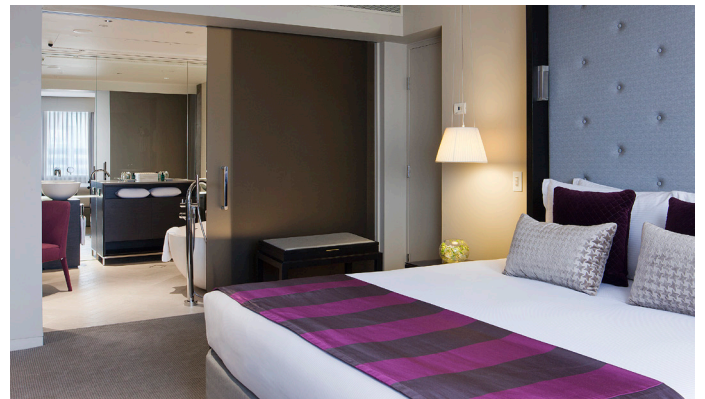

A LUXURIOUS WEDDING NIGHT

FOR A WEDDING NIGHT ENJOYED IN FRENCH INSPIRED LUXURY, CHOOSE ONE OF THE STUNNINGLY APPOINTED SUITES AT SOFITEL BRISBANE CENTRAL.

JUNIOR SUITE

WITH AN EXQUISITE DESIGN HIGHLIGHTING THE GORGEOUS VIEWS OF BRISBANE CITY, THE JUNIOR SUITE IS A SUBLIME CHOICE FOR A MEMORABLE WEDDING NIGHT. THE SUITE FEATURES AN OVERSIZED BATHROOM, SEPARATE LIVING AREA AND COLOUR PALETTE OF SILVER AND MINT.

PRESTIGE SUITE

THE PRESTIGE SUITE IS MODERN, GLAMOROUS AND ENTIRELY CHIC WITH AN ART DECO FEEL, SEPARATE LIVING AND BEDROOM SPACES AND A LUXURIOUS, UNIQUE BATHROOM FEATURING THE SIGNATURE CAPPUCCINO BATH PERFECT FOR TWO.

OPERA SUITE

THE ONE OF A KIND OPERA SUITE HAS BEEN A HOME AWAY FROM HOME FOR CELEBRITIES FROM AROUND THE WORLD. MAKE IT YOURS FOR YOUR WEDDING NIGHT AND ENJOY A PARISIAN STYLE APARTMENT, SEPARATE LIVING SPACE AND TRULY DECADENT CAPPUCCINO BATH.