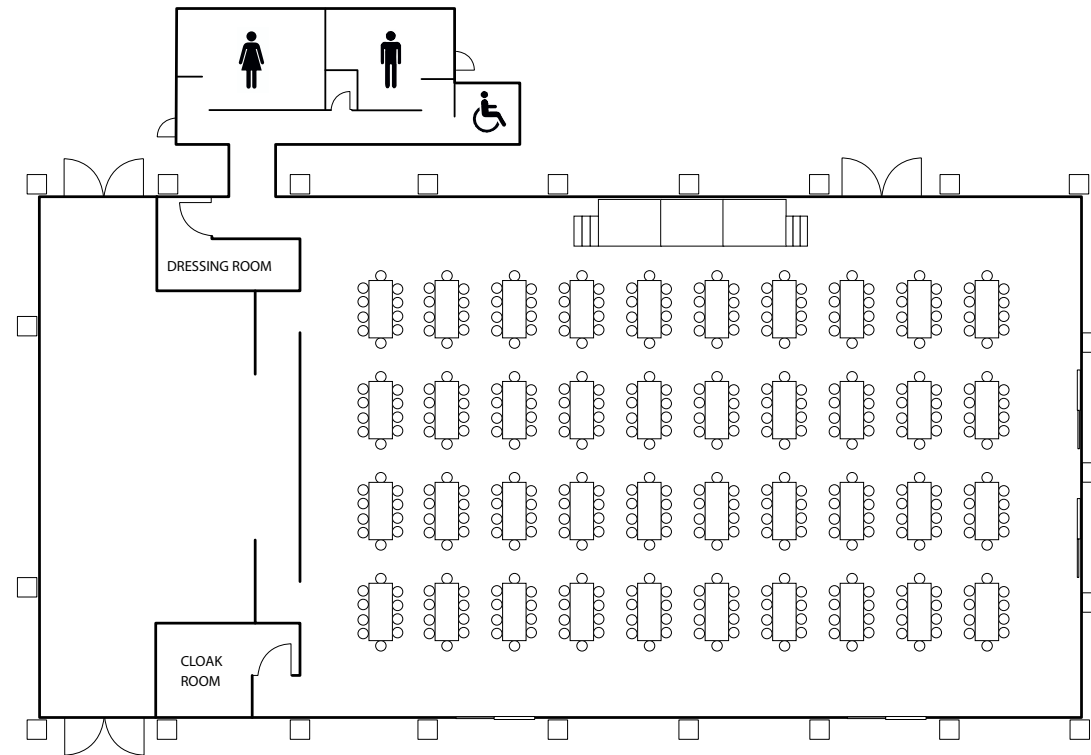

## Floorplan

Banquet – 400
Cocktail – 550
Dinner Dance – 336
Wedding – 300
Theatre – 550
Cabaret – 320

Rectangle Table  
2.2m x 0.9m  
with 8 x chairs

Please note additional costs will occur for seated capacities exceeding 300