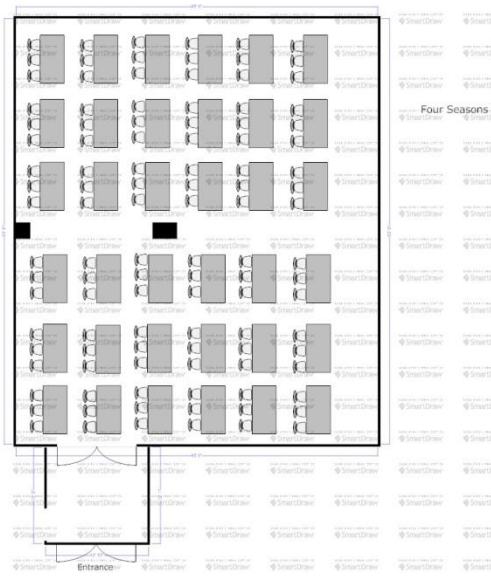

Ballroom

ROUNDS

CLASSROOM

U-SHAPE