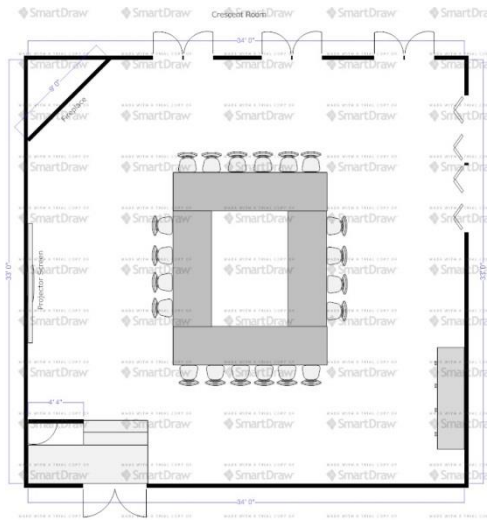

Crescent Room

HOLLOW SQUARE