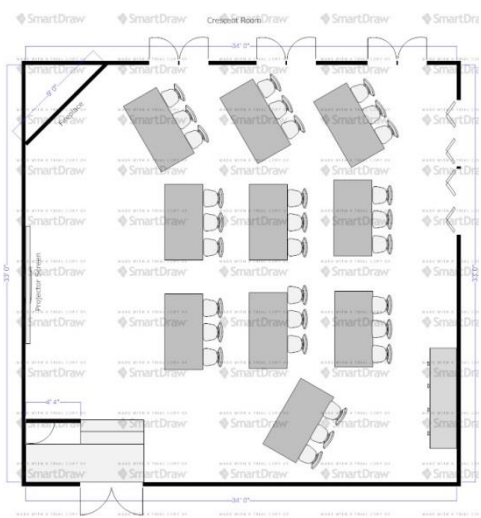

Crescent Room

THEATER

CLASSROOM

U-SHAPE

HOTEL PARK CITY

AUTOGRAPH COLLECTION®
HOTELS