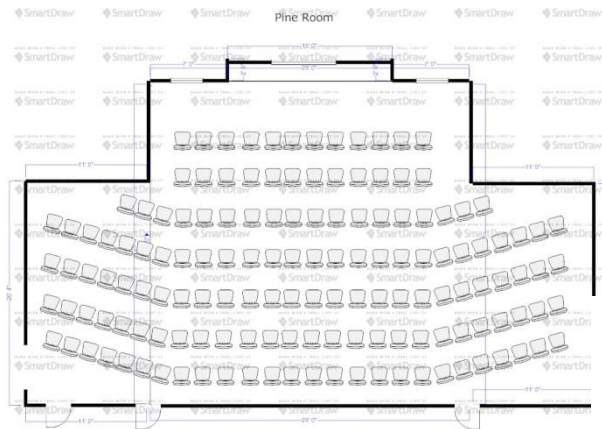

60

90

Pine Room

HOTEL PARK CITY

AUTOGRAPH COLLECTION®
HOTELS

Pine Room

HOLLOW SQUARE

U-SHAPE

HOTEL PARK CITY

AUTOGRAPH COLLECTION®
HOTELS

Pine Room

THEATER

ROUNDS OF 10

ROUNDS OF 8

HOTEL PARK CITY

AUTOGRAPH COLLECTION®
HOTELS

Board Rooms

Dimensions

Seating

Thaynes & Park

27x13

12

Ruth's Chris

Dimensions

Seating

Wasatch Dining Room

35x32

80

Wasatch Room

70 SEATS & BUFFET

80 SEATS

HOTEL PARK CITY