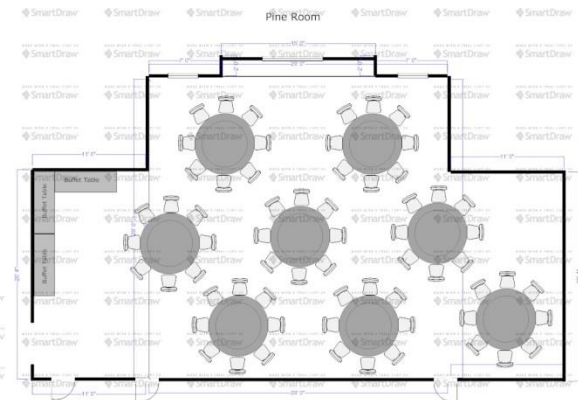

HOTEL PARK CITY

AUTOGRAPH COLLECTION®
HOTELS

Pine Room

THEATER

ROUNDS OF 10

ROUNDS OF 8

HOTEL PARK CITY

AUTOGRAPH COLLECTION®
HOTELS

Board Rooms

Dimensions

Seating

Thaynes & Park

27x13

12

Ruth's Chris

Dimensions

Seating

Wasatch Dining Room

35x32

80

Wasatch Room

70 SEATS & BUFFET

80 SEATS

HOTEL PARK CITY