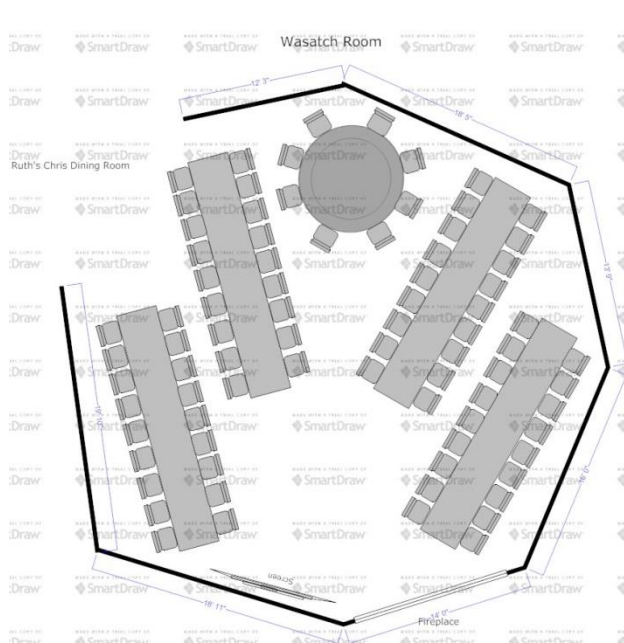

BANQUET

HOTEL PARK CITY

AUTOGRAPH COLLECTION[®]
HOTELS

Ballroom

Dimensions

Theater

Classroom

Banquet

Board Rooms

Dimensions

Seating

Thaynes & Park

27x13

12

Ruth's Chris

Dimensions

Seating

Wasatch Dining Room

35x32

80

Wasatch Room

70 SEATS & BUFFET

80 SEATS

HOTEL PARK CITY

AUTOGRAPH COLLECTION[®]
HOTELS

Wasatch Room

PRESENTATION 1

PRESENTATION 2

HOTEL PARK CITY

AUTOGRAPH COLLECTION[®]
HOTELS

Grounds

Formal Lawn & Rose Garden