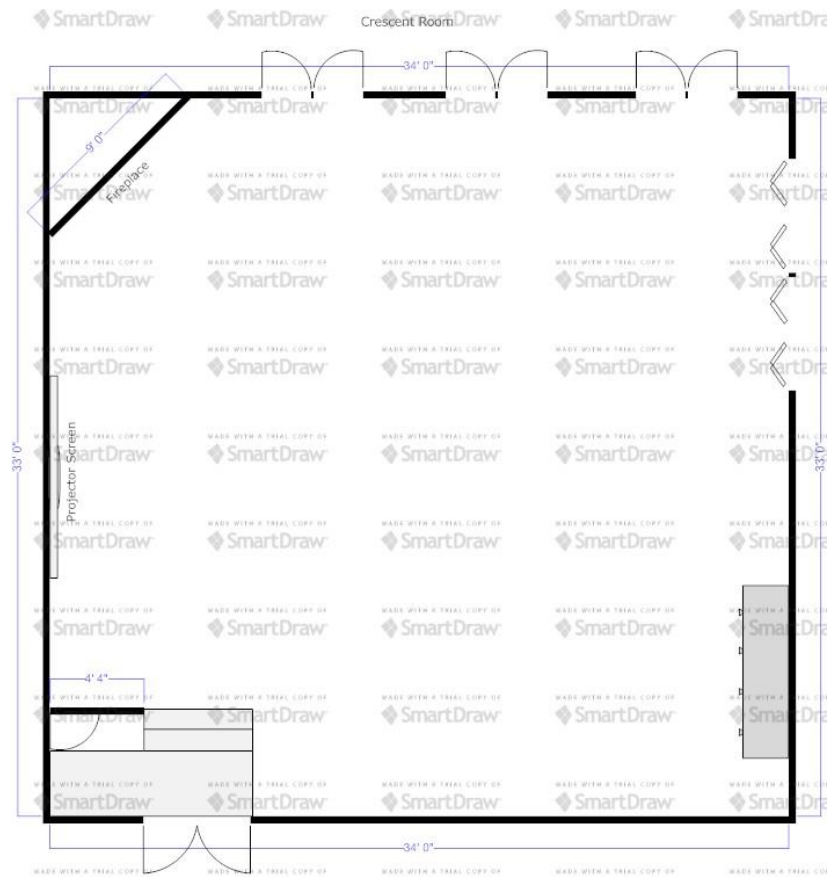

33 x 34

50

24

48

70

Crescent Room

HOTEL PARK CITY

AUTOGRAPH COLLECTION®
HOTELS

Reception

53 x 45

200

110

150

300

Ballroom

HOTEL PARK CITY

Classroom

Banquet

Reception

51 x 29

80

54

80

125

Board Rooms

Dimensions

Seating

Thaynes & Park

27x13

12

Ruth's Chris

Dimensions