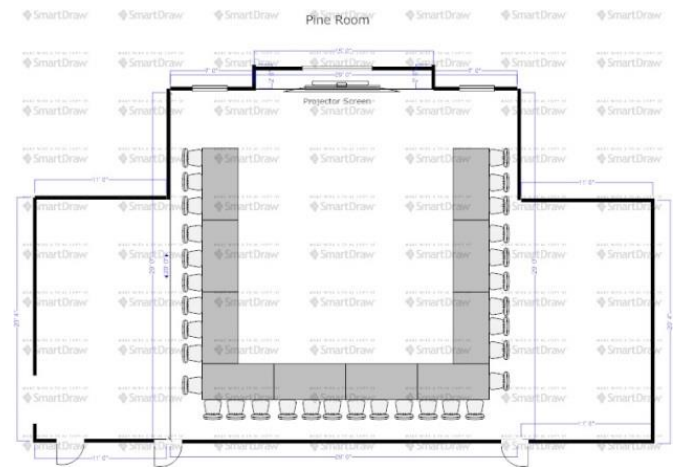

Dimensions

Theater

Classroom

Banquet

Reception

29x51

70

48

60

90

Pine Room

HOTEL PARK CITY

AUTOGRAPH COLLECTION®
HOTELS

Pine Room

HOLLOW SQUARE

U-SHAPE

HOTEL PARK CITY

AUTOGRAPH COLLECTION®
HOTELS

Pine Room

THEATER

ROUNDS OF 10

ROUNDS OF 8

HOTEL PARK CITY

AUTOGRAPH COLLECTION®
HOTELS

Board Rooms

Dimensions

Seating

Thaynes & Park

27x13

12

Ruth's Chris

Dimensions