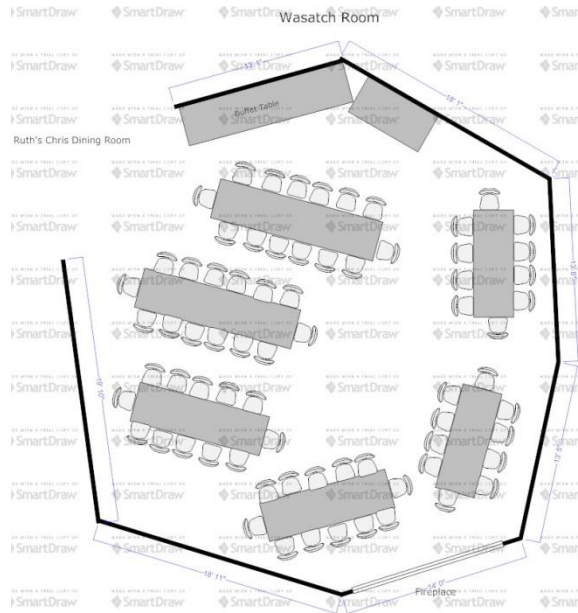

BANQUET

HOTEL PARK CITY

AUTOGRAPH COLLECTION[®]
HOTELS

Ballroom

Dimensions

Theater

Classroom

Banquet

Board Rooms

Dimensions

Seating

Thaynes & Park

27x13

12

Ruth's Chris

Dimensions

Seating

Wasatch Dining Room

35x32

80

Wasatch Room

70 SEATS & BUFFET

80 SEATS

HOTEL PARK CITY

AUTOGRAPH COLLECTION[®]
HOTELS

Wasatch Room

PRESENTATION 1

PRESENTATION 2

HOTEL PARK CITY

AUTOGRAPH COLLECTION[®]
HOTELS

Grounds

Formal Lawn & Rose Garden