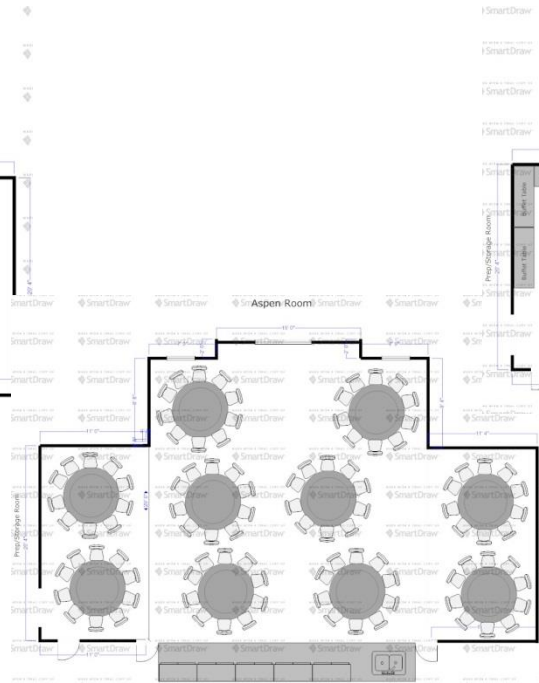

ROUNDS OF 10