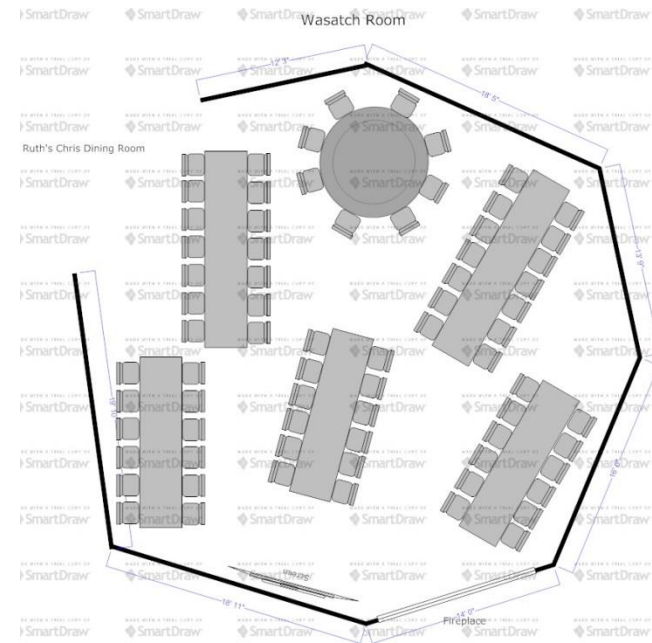

BANQUET

HOTEL PARK CITY

AUTOGRAPH COLLECTION[®]
HOTELS

Ballroom

Dimensions

Theater

Classroom

Banquet

Board Rooms

Dimensions

Seating

Thaynes & Park

27x13

12

Ruth's Chris

Dimensions

Seating

Wasatch Dining Room

35x32

80

Wasatch Room

70 SEATS & BUFFET

80 SEATS

HOTEL PARK CITY

AUTOGRAPH COLLECTION[®]
HOTELS

Wasatch Room

PRESENTATION 1

PRESENTATION 2

HOTEL PARK CITY

AUTOGRAPH COLLECTION[®]
HOTELS

Grounds

Formal Lawn & Rose Garden