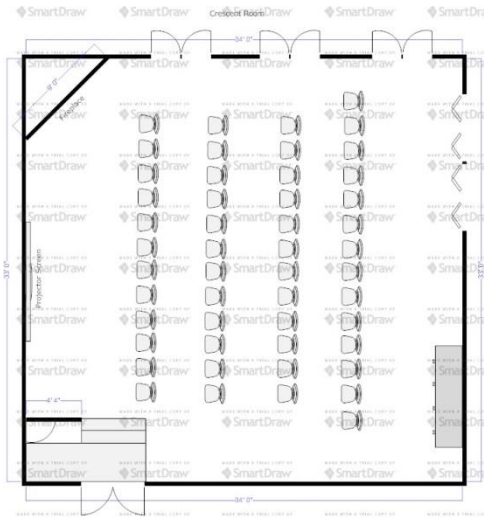

Crescent Room

THEATER