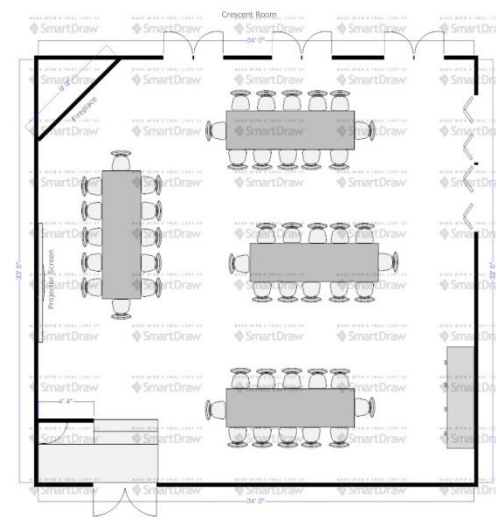

BANQUET

HOTEL PARK CITY

AUTOGRAPH COLLECTION[®]
HOTELS

Ballroom

Dimensions

Theater

Classroom

Banquet

Reception

53 x 45

200

110

150

300

Ballroom

HOTEL PARK CITY