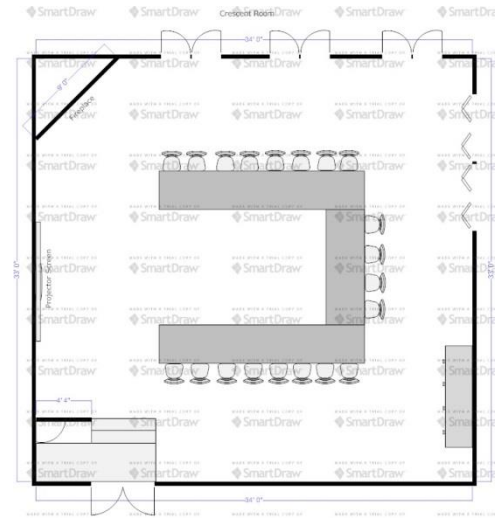

Crescent Room

THEATER

CLASSROOM

U-SHAPE

HOTEL PARK CITY

AUTOGRAPH COLLECTION®
HOTELS