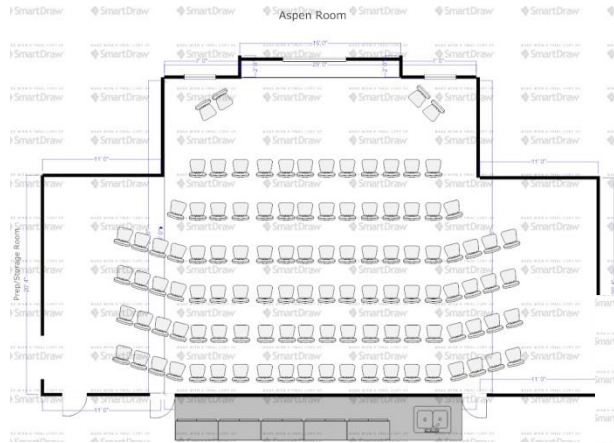

Classroom

Banquet

Reception

51 x 29

80

54

80

125

Aspen Room

HOTEL PARK CITY

AUTOGRAPH COLLECTION®
HOTELS

Aspen Room

HOLLOW SQUARE

CLASSROOM

U-SHAPE

HOTEL PARK CITY

AUTOGRAPH COLLECTION[™]
HOTELS

Aspen Room

THEATER

ROUNDS OF 10

ROUNDS OF 8

HOTEL PARK CITY

AUTOGRAPH COLLECTION®
HOTELS

Pine Room

Dimensions

Theater

Classroom

Banquet

Reception

29x51

70

48