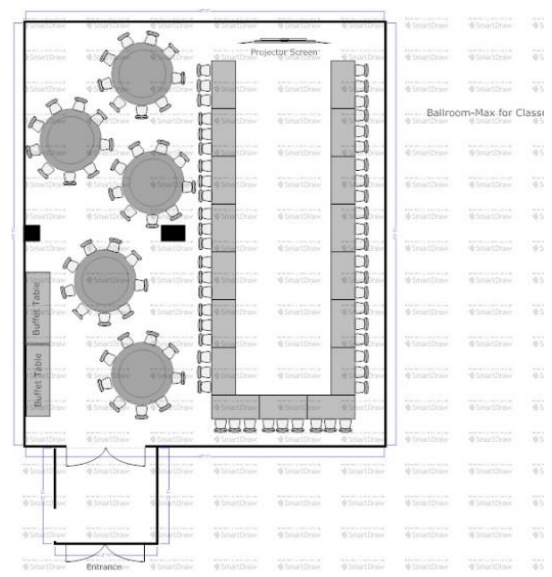

Reception

53 x 45

200

110

150

300

Ballroom

HOTEL PARK CITY

AUTOGRAPH COLLECTION®
HOTELS

Ballroom

ROUNDS

CLASSROOM

U-SHAPE

Aspen Room

Dimensions

Theater

Classroom

Banquet

Reception

51 x 29

80

54

80

125

Board Rooms

Dimensions

Seating

Thaynes & Park

27x13

12

Ruth's Chris

Dimensions