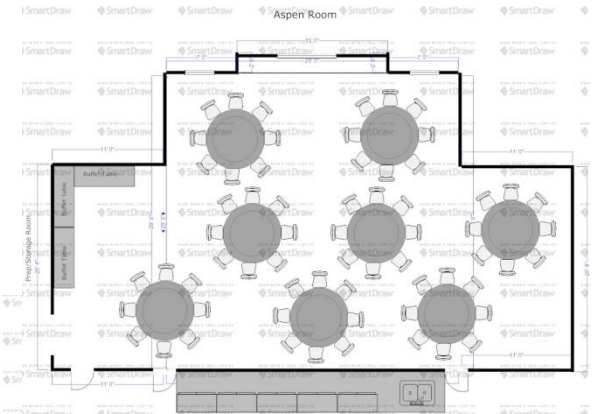

AUTOGRAPH COLLECTION[™]
HOTELS

Aspen Room

THEATER

ROUNDS OF 10

ROUNDS OF 8

HOTEL PARK CITY

AUTOGRAPH COLLECTION®
HOTELS

Pine Room

Dimensions

Theater

Classroom

Banquet

Reception

29x51

70

48

Board Rooms

Dimensions

Seating

Thaynes & Park

27x13

12

Ruth's Chris

Dimensions