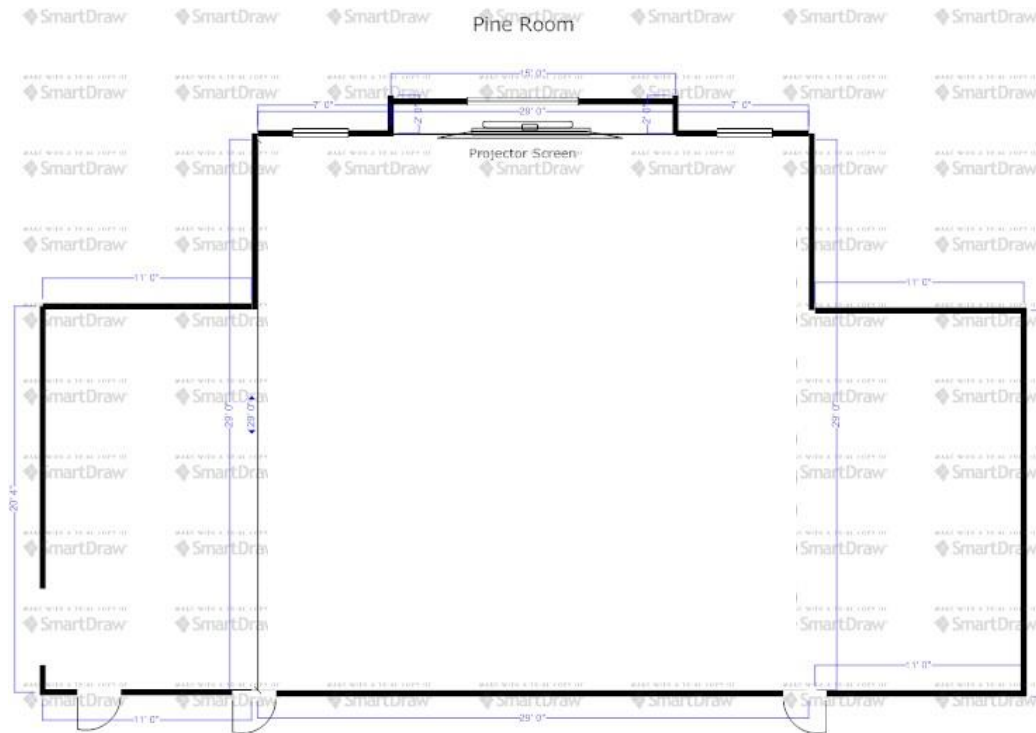

Pine Room

HOTEL PARK CITY

AUTOGRAPH COLLECTION®
HOTELS