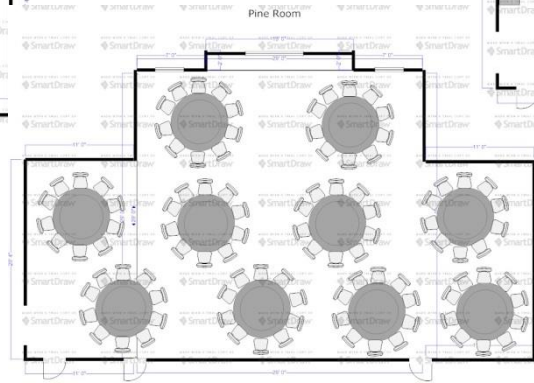

Dimensions

Theater

Classroom

Banquet

Reception

29x51

70

48

HOTEL PARK CITY

AUTOGRAPH COLLECTION®
HOTELS

Pine Room

THEATER

ROUNDS OF 10

ROUNDS OF 8

HOTEL PARK CITY

AUTOGRAPH COLLECTION®
HOTELS

Board Rooms

Dimensions

Seating

Thaynes & Park

27x13

12

Ruth's Chris

Dimensions

Seating

Wasatch Dining Room

35x32

80

Wasatch Room

70 SEATS & BUFFET

80 SEATS

HOTEL PARK CITY