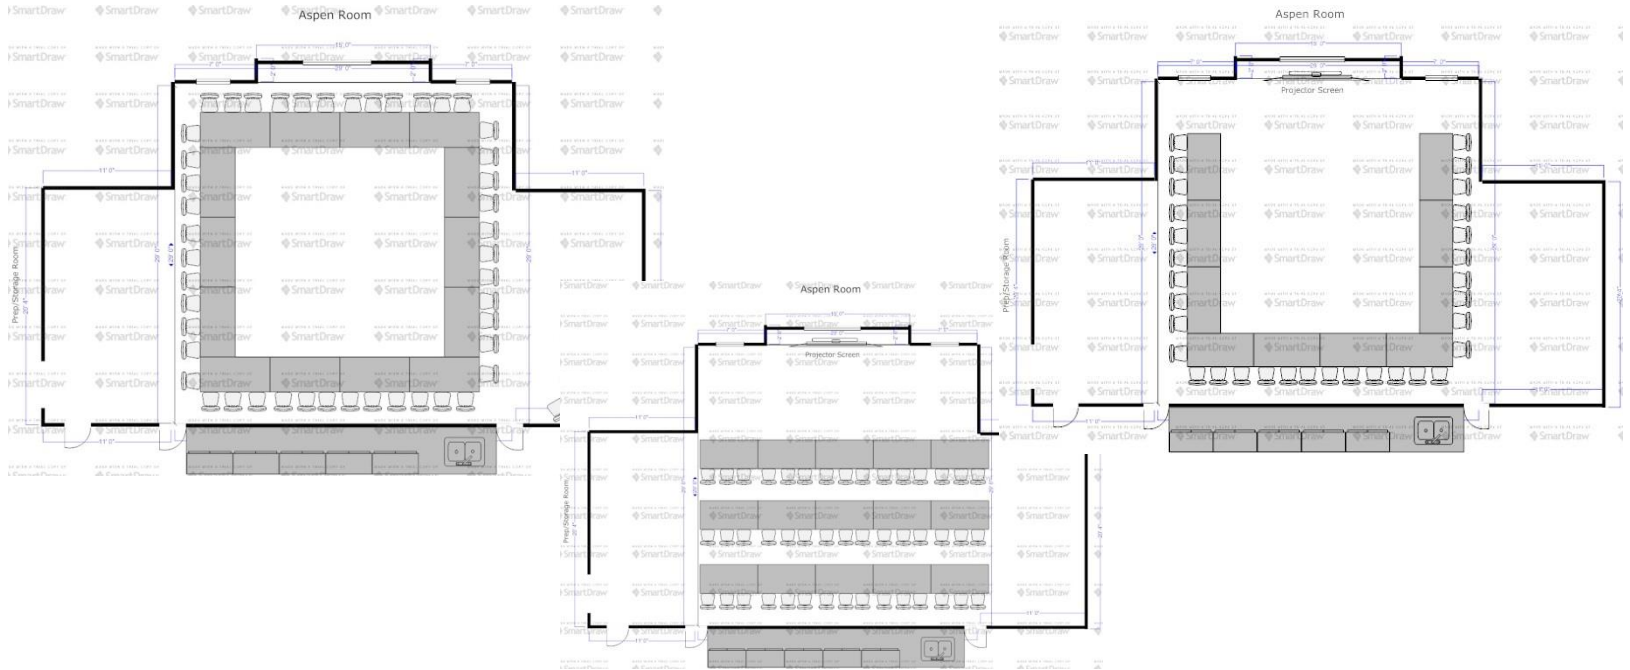

AUTOGRAPH COLLECTION®
HOTELS

Ballroom

ROUNDS

CLASSROOM

U-SHAPE

Aspen Room

Dimensions

Theater

Classroom

Banquet

Reception

51 x 29

80

54

80

125

Aspen Room

HOTEL PARK CITY

AUTOGRAPH COLLECTION®
HOTELS

Aspen Room

HOLLOW SQUARE

CLASSROOM

U-SHAPE

HOTEL PARK CITY

AUTOGRAPH COLLECTION[™]
HOTELS

Aspen Room

THEATER

ROUNDS OF 10

ROUNDS OF 8

HOTEL PARK CITY

AUTOGRAPH COLLECTION®
HOTELS

Pine Room