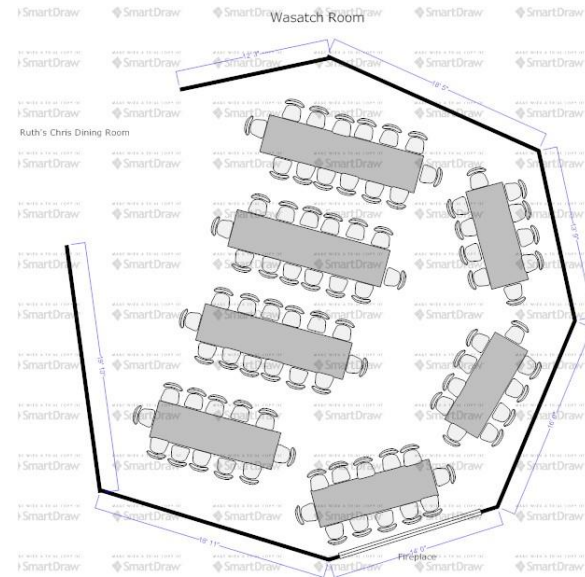

BANQUET

HOTEL PARK CITY

AUTOGRAPH COLLECTION[®]
HOTELS

Ballroom

Dimensions

Theater

Classroom

Banquet

Board Rooms

Dimensions

Seating

Thaynes & Park

27x13

12

Ruth's Chris

Dimensions

Seating

Wasatch Dining Room

35x32

80

Wasatch Room

70 SEATS & BUFFET

80 SEATS

HOTEL PARK CITY

AUTOGRAPH COLLECTION[®]
HOTELS

Wasatch Room

PRESENTATION 1

PRESENTATION 2

HOTEL PARK CITY

AUTOGRAPH COLLECTION[®]
HOTELS

Grounds

Formal Lawn & Rose Garden