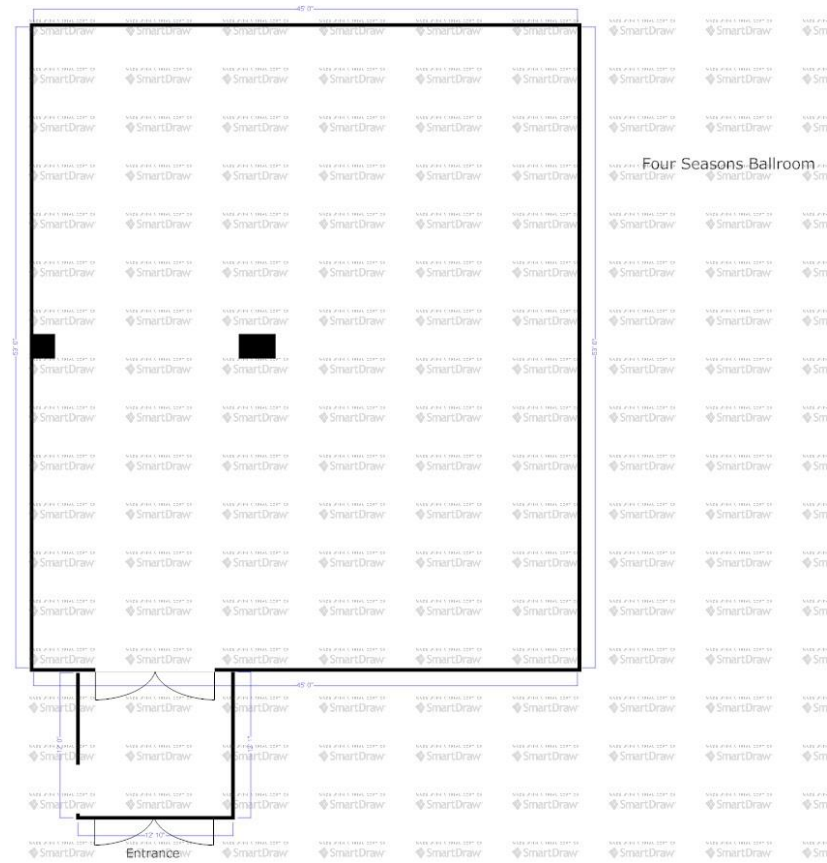

Reception

53 x 45

200

110

150

300

Ballroom

HOTEL PARK CITY

Classroom

Banquet

Reception

51 x 29

80

54

80

125

Board Rooms

Dimensions

Seating

Thaynes & Park

27x13

12

Ruth's Chris

Dimensions