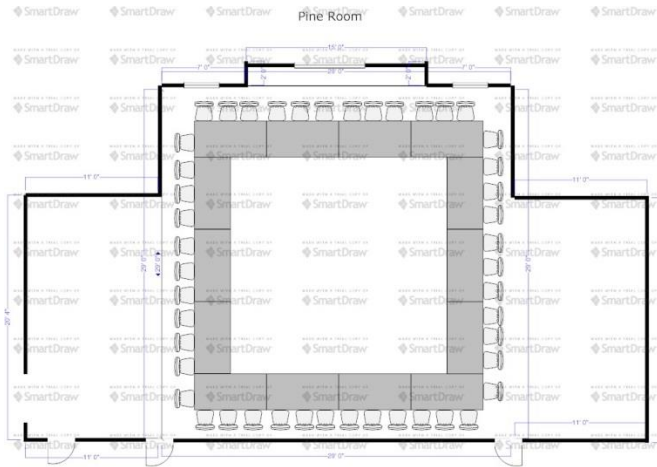

60

90

Pine Room

HOTEL PARK CITY

AUTOGRAPH COLLECTION®
HOTELS

Pine Room

HOLLOW SQUARE

U-SHAPE

HOTEL PARK CITY

AUTOGRAPH COLLECTION®
HOTELS

Pine Room

THEATER

ROUNDS OF 10

ROUNDS OF 8

HOTEL PARK CITY

AUTOGRAPH COLLECTION®
HOTELS

Board Rooms

Dimensions

Seating

Thaynes & Park

27x13

12

Ruth's Chris

Dimensions

Seating

Wasatch Dining Room

35x32

80

Wasatch Room

70 SEATS & BUFFET

80 SEATS

HOTEL PARK CITY