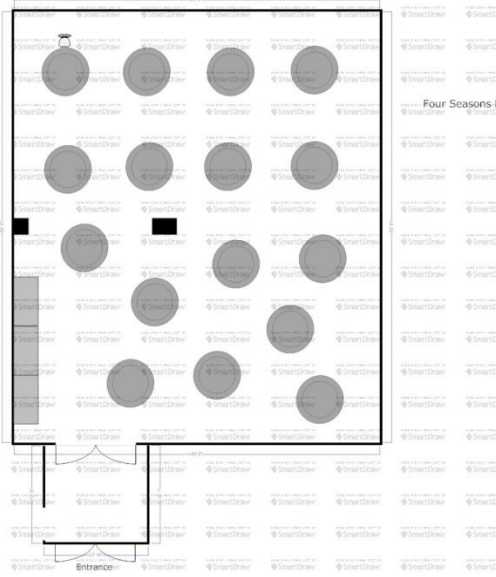

Ballroom

ROUNDS