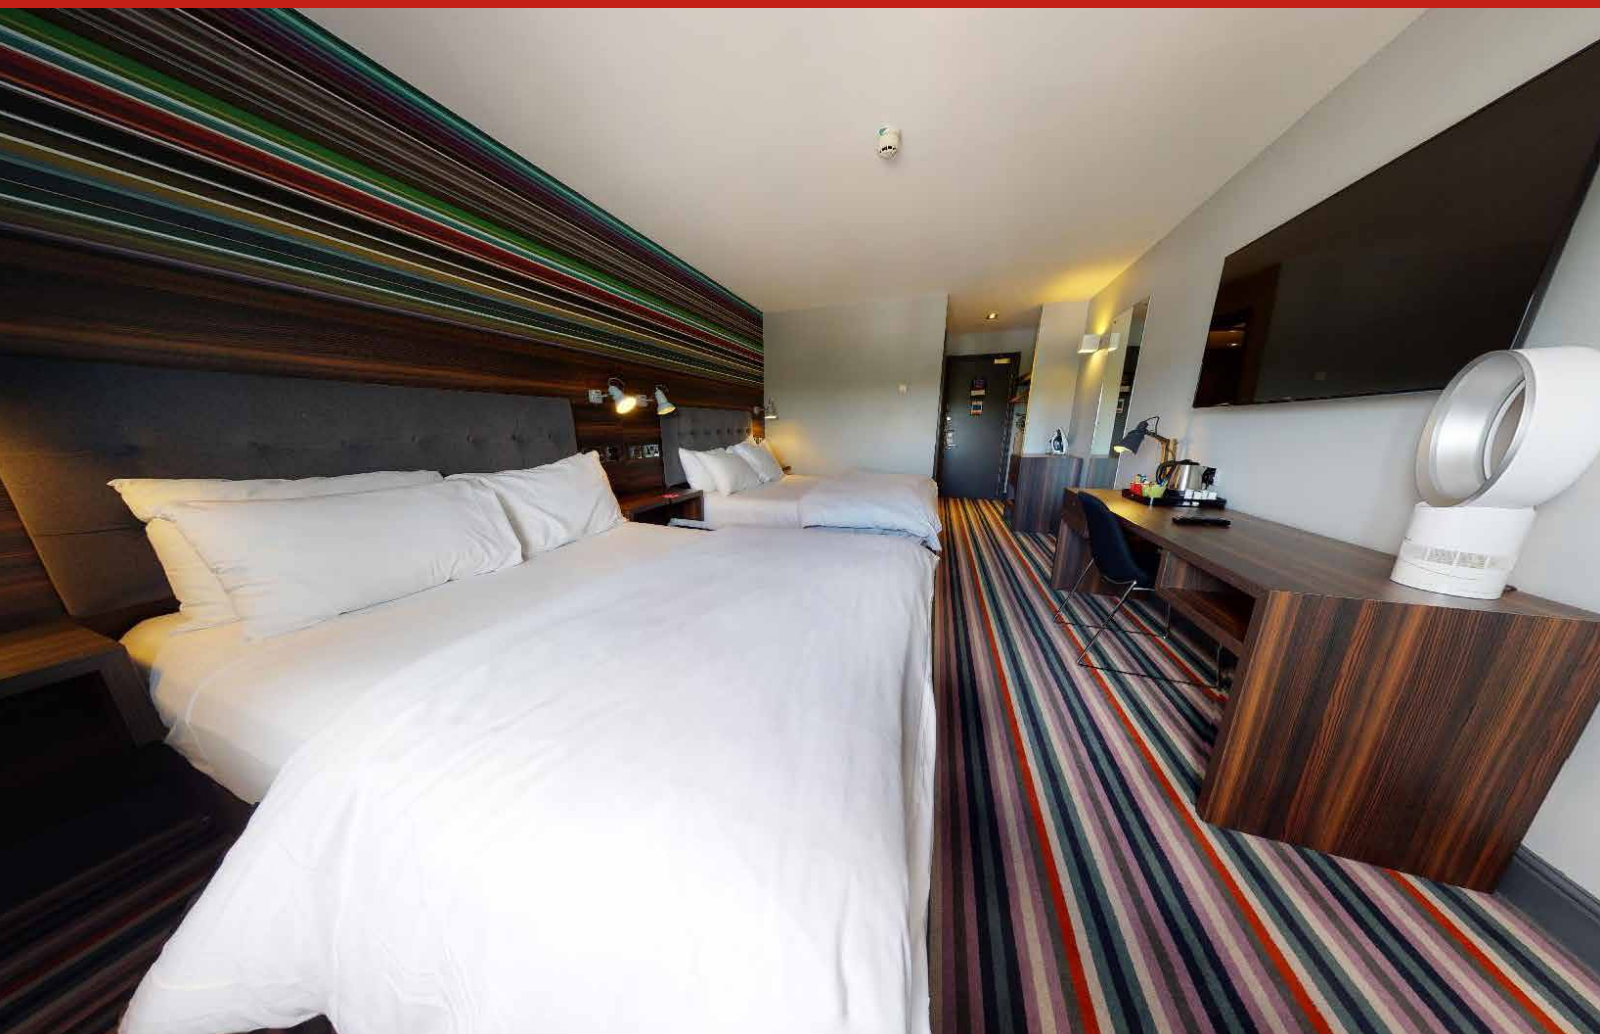

WINNING IN YOUR SLEEP

Increased quantity and quality of sleep helps athletes improve performance in many areas. Village bedrooms are designed to help guests de-stress, relax and enjoy the perfect night's sleep:

- Extra comfy Sealy Beds
- Big TVs with Sky Sports in all bedrooms.
- Superfast Wi-Fi for keeping in touch on the go
- Bathrooms with drench showers
- Double double rooms available at selected hotels
- Free upgrade to Club Room for manager

[VIEW OUR ROOMS](#) ▶