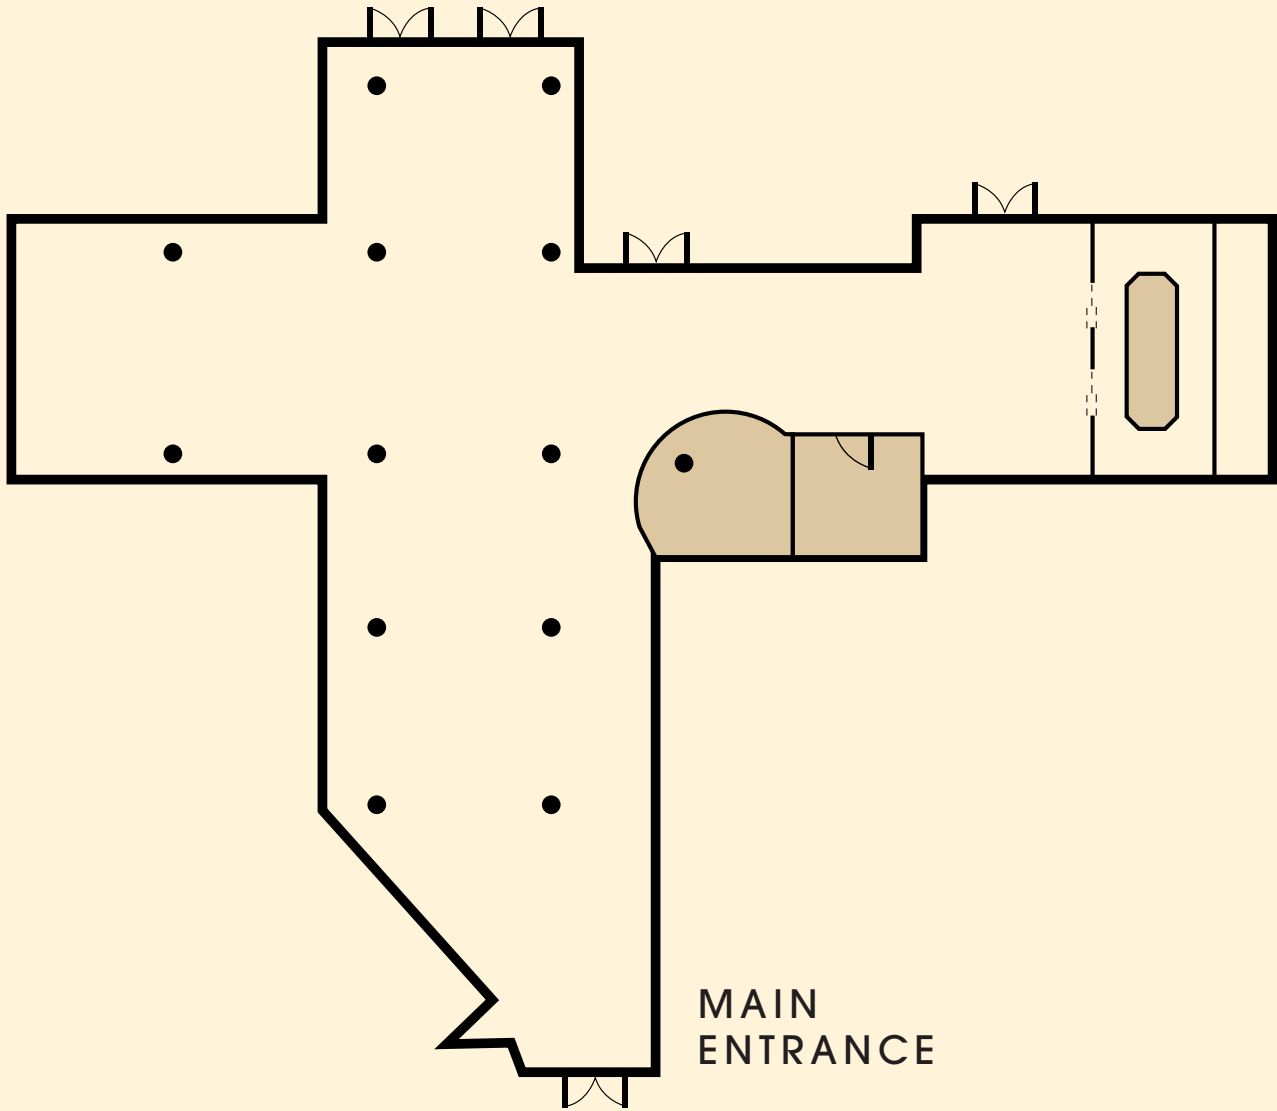

AMBER

LEVEL 2

ROOM	LEVEL	SIZE (sq m)	SIZE (SQ M) (L' X W')	HEIGHT (m)	ROUND TABLE	THEATRE	BOARDROOM	U-SHAPE	CLASSROOM
Amber	2	390	42 x 34	3	120	120	n/a	n/a	60