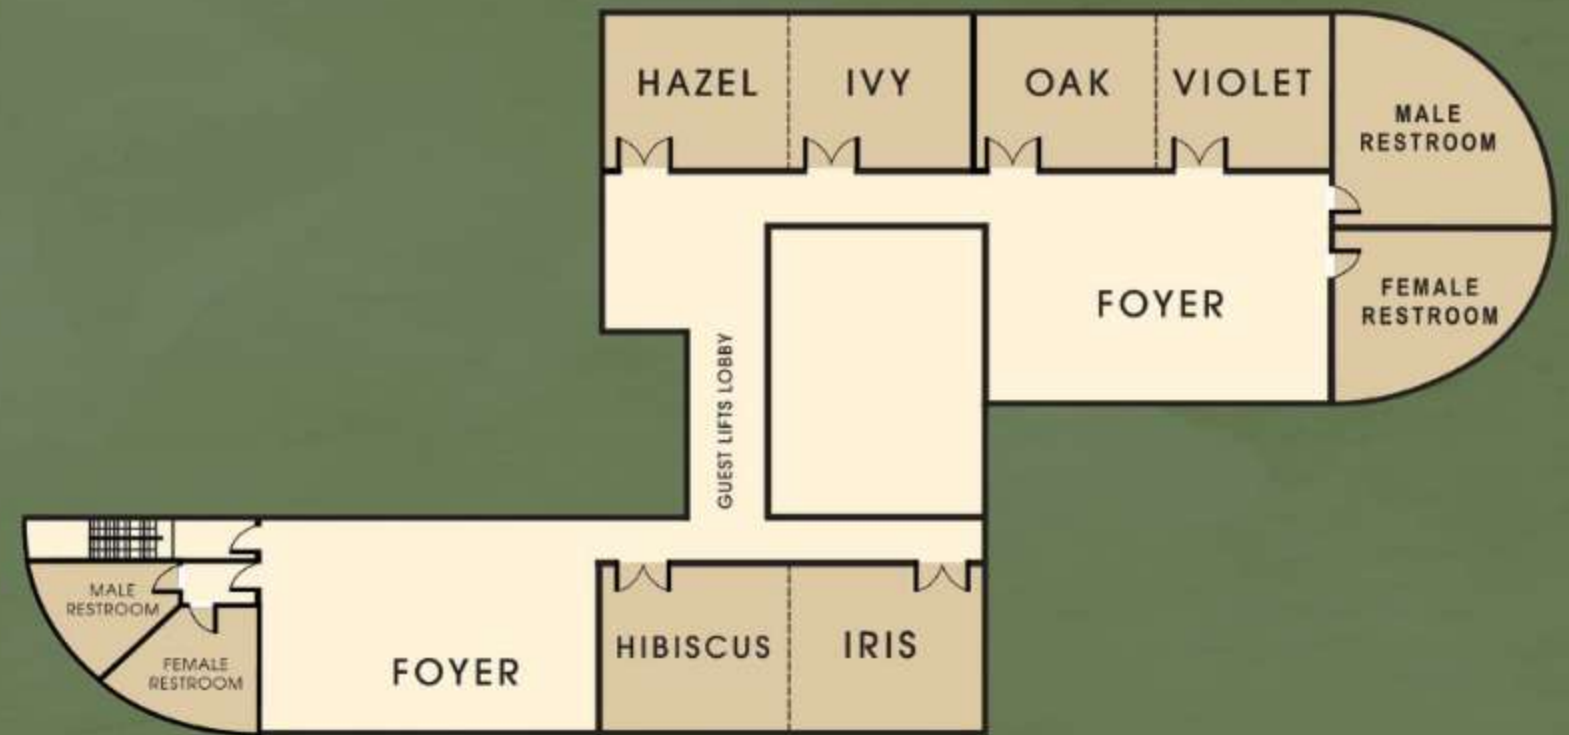

Breakout Rooms

Level 2M

Rooms	Level	Size (Sq m)	Size (Sq M) (L' x W')	Height (m)	 Round Table	 Theatre	 Boardroom	 U-Shape	 Classroom
Iris Room	2M	68	8.52 x 7.99	3	40	30	20	15	24
Hibiscus Room	2M	64	7.92 x 7.99	3	30	30	20	15	24
Iris - Hibiscus Room	2M	65	16.44 x 7.99	3	70	90	50	50	54
Hazel Room	2M	65	8.55 x 7.60	3	40	30	20	24	45
Ivy Room	2M	63	8.27 x 7.60	3	30	30	20	15	24
Hazel - Ivy Room	2M	63	16.82 x 7.60	3	60	100	50	50	54
Oak Room	2M	63	8.27 x 7.60	3	30	30	20	15	24
Violet Room	2M	63	8.30 x 7.60	3	30	30	20	15	24
Oak - Violet Room	2M	62	16.57 x 7.60	3	60	100	50	50	54
Function Room Foyer	2M	360	-	3	-	-	-	-	-