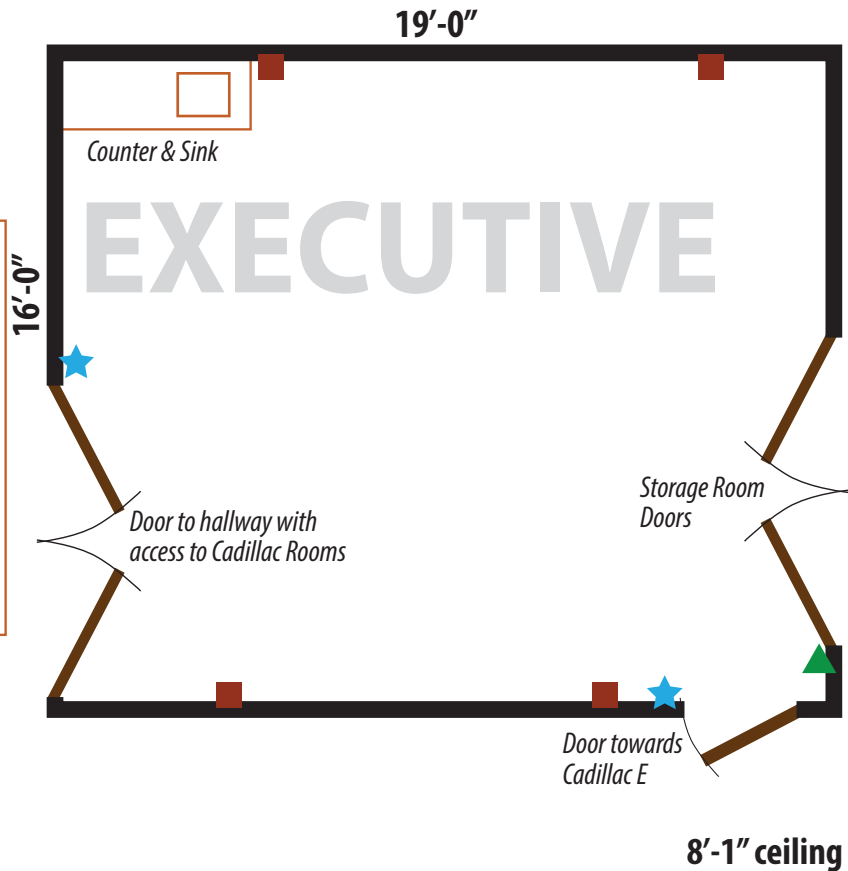

Floor Plan Electrical Guide

- 115V outlet
- ▲ Thermostat
- ◆ Microphone jack
- ★ Lighting controls
- Phone jack
- TV Outlet

The Executive Conference Room is frequently used as a small group-break out room or overflow room

EXECUTIVE Conference Room