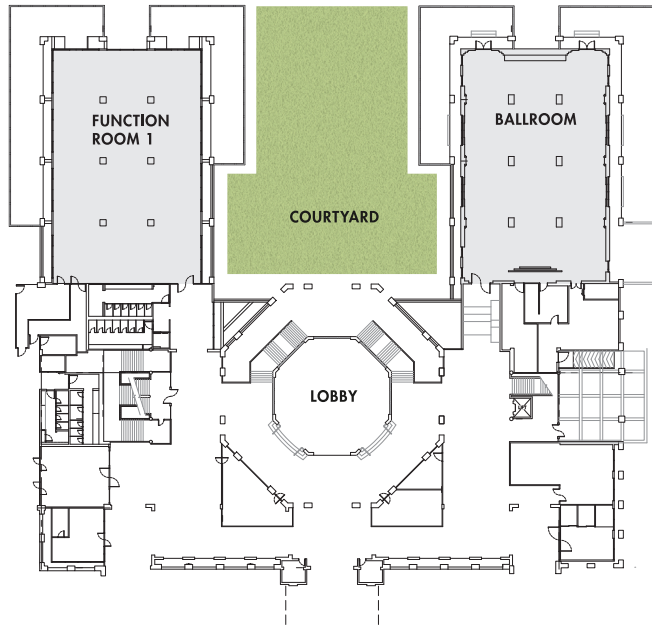

THANA CITY
COUNTRY CLUB

Floor plan

Floor plan

Thana City Country Club Function Room Dimension & Capacity

Area	Location	Size (sq.m.)	Dimension (m.)	Ceiling	Cocktail	Buffet	Chinese set	U Shape	Class room	Theatre	Board Room
Ballroom	2 nd floor	600	20 x 30	5	400	250	340	100	300	400	80
Function Room 1	2 nd floor	600	20 x 30	3	400	250	340	100	300	400	80
Function Room 2	2 nd floor	261	9 x 29	7	250	240	320	20	60	140	20
Function Room 3	Ground floor	105	7.5 x 14	2.8	60	40	60	20	40	80	N/A
Function Room 4	Ground floor	105	7.5 x 14	2.8	60	40	60	20	40	80	N/A
Meeting Room	Ground floor	49	7 x 7	2.8	N/A	N/A	N/A	12	12	20	20
Courtyard (outdoor)	Ground floor	781	22 x 35.5	N/A	600	350	400	N/A	N/A	N/A	N/A
Swimming Pool Area (whole area)	Ground floor	1,590	30 x 53	N/A	800	500	600	N/A	N/A	N/A	N/A
Swimming Pool Terrace	Ground floor	636	12 x 53	N/A	100	60	80	N/A	N/A	N/A	N/A
Shark Bite Restaurant	Ground floor	388	(7 x 24) + (10 x 22)	3.5	200	200	N/A	N/A	N/A	N/A	N/A
Shark Bite Terrace (out-door)	Ground floor	220	10 x 22	N/A	200	200	N/A	N/A	N/A	N/A	N/A
Splash Restaurant	Ground floor	300	10 x 30	2.8	200	150	N/A	N/A	N/A	N/A	N/A
Splash (air condition)	Ground floor	42	6.5 x 6.5	2.8	40	20	20	20	20	60	20
Splash (out door)	Ground floor	160	10 x 16	N/A	140	100	40	N/A	N/A	N/A	N/A