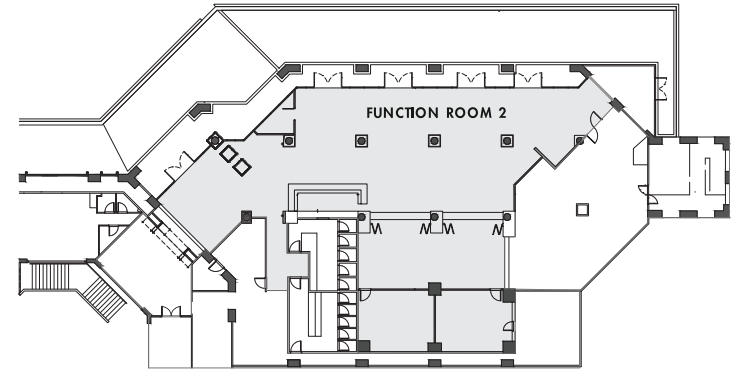

THANA CITY
COUNTRY CLUB

Floor plan

Floor plan

Thana City Country Club Function Room Dimension & Capacity

Area	Location	Size (sq.m.)	Dimension (m.)	Ceiling	Cocktail	Buffet	Chinese set	U Shape	Class room	Theatre	Board Room
Ballroom	2 nd floor	600	20 x 30	5	400	250	340	100	300	400	80
Function Room 1	2 nd floor	600	20 x 30	3	400	250	340	100	300	400	80
Function Room 2	2 nd floor	261	9 x 29	7	250	240	320	20	60	140	20
Function Room 3	Ground floor	105	7.5 x 14	2.8	60	40	60	20	40	80	N/A
Function Room 4	Ground floor	105	7.5 x 14	2.8	60	40	60	20	40	80	N/A
Meeting Room	Ground floor	49	7 x 7	2.8	N/A	N/A	N/A	12	12	20	20
Courtyard (outdoor)	Ground floor	781	22 x 35.5	N/A	600	350	400	N/A	N/A	N/A	N/A
Swimming Pool Area (whole area)	Ground floor	1,590	30 x 53	N/A	800	500	600	N/A	N/A	N/A	N/A
Swimming Pool Terrace	Ground floor	636	12 x 53	N/A	100	60	80	N/A	N/A	N/A	N/A
Shark Bite Restaurant	Ground floor	388	(7 x 24) + (10 x 22)	3.5	200	200	N/A	N/A	N/A	N/A	N/A
Shark Bite Terrace (out-door)	Ground floor	220	10 x 22	N/A	200	200	N/A	N/A	N/A	N/A	N/A
Splash Restaurant	Ground floor	300	10 x 30	2.8	200	150	N/A	N/A	N/A	N/A	N/A
Splash (air condition)	Ground floor	42	6.5 x 6.5	2.8	40	20	20	20	20	60	20
Splash (out door)	Ground floor	160	10 x 16	N/A	140	100	40	N/A	N/A	N/A	N/A