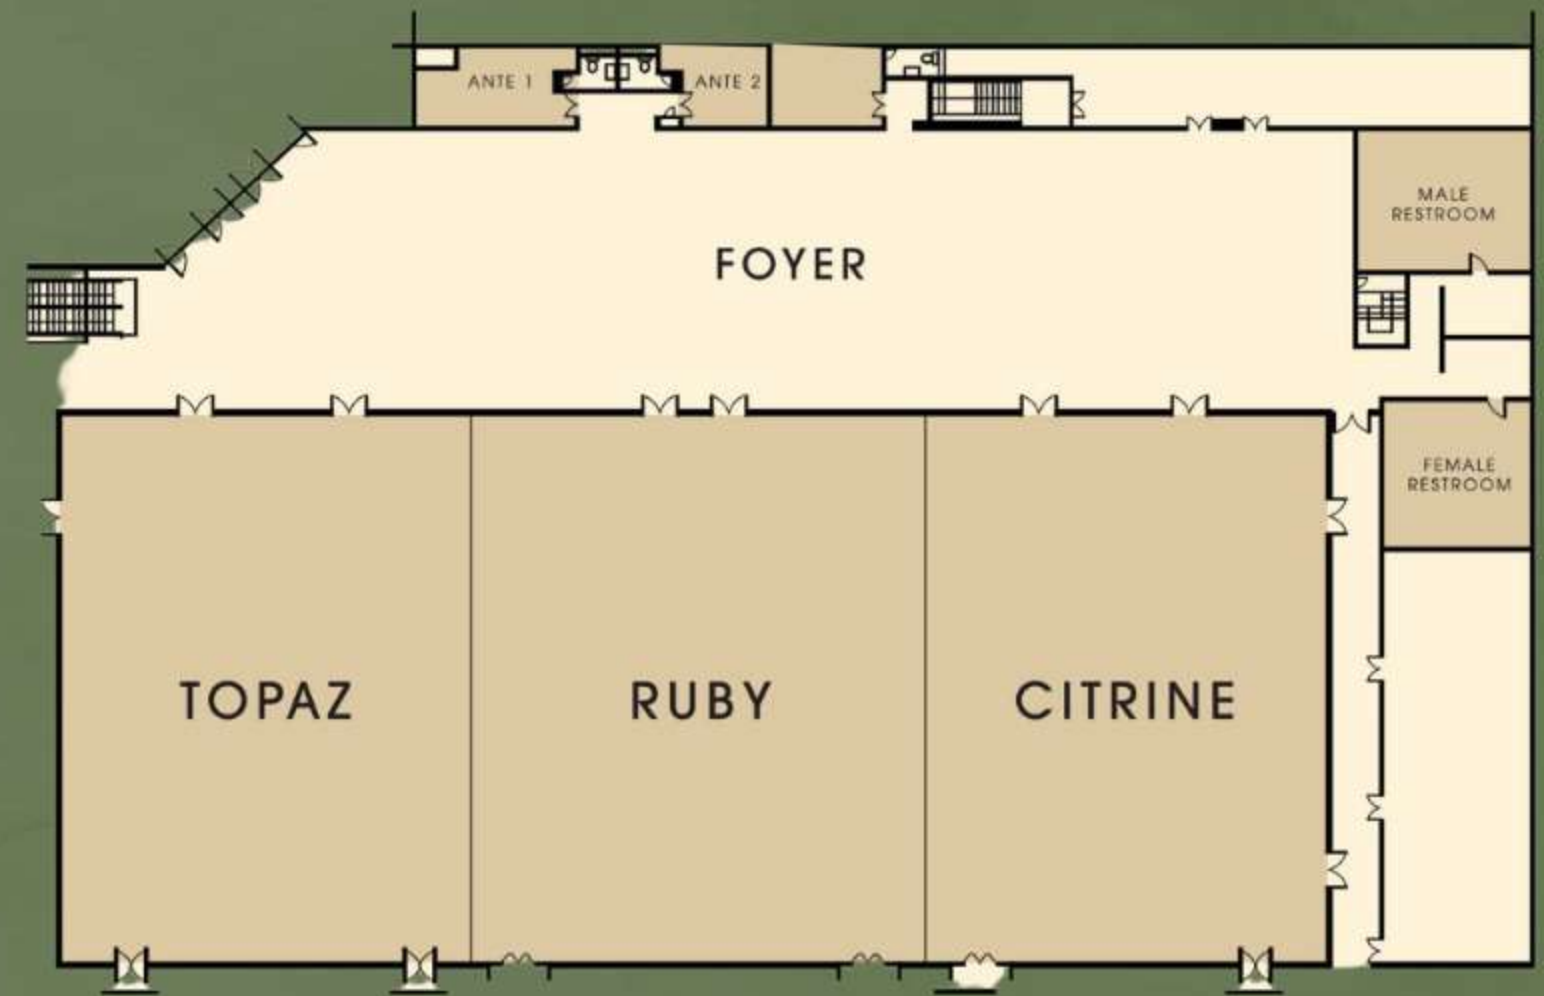

# Imperial Ballroom

Level G

Rooms	Level	Size (Sq m)	Size (Sq M) (L' x W')	Height (m)	 Round Table	 Theatre	 Boardroom	 U-Shape	 Classroom
Imperial Ballroom	G	2243	32.40 x 69.22	9	2000	3500	-	-	1620
Citrine Ballroom	G	715	32.40 x 22.06	9	550	950	-	-	510
Ruby Ballroom	G	813	32.40 x 25.10	9	600	1050	-	-	600
Topaz Ballroom	G	715	32.40 x 22.06	9	550	950	-	-	510
Ballroom Foyer	G	953	64.80 x 14.70	4	-	-	-	-	-