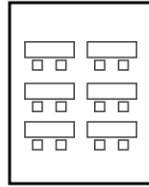

100 Luxury Suites
BLUEDORS
 Apartment Boutique Hotels

THEATER

CLASSROOM

U - SHAPE

HALF MOON

BANQUET

COCTEL

	THEATER	CLASSROOM	U - SHAPE	HALF MOON	BANQUET	COCTEL
LUXURY	100	60	40	36	60	80
LUXURY 1	32	20	14	12	20	30
LUXURY 2	32	18	14	12	20	30
LUXURY 3	63	30	30	20	40	60
SALA DE JUNTAS	10	NA	8	NA	NA	NA
TERRAZA	NA	NA	NA	NA	40	100