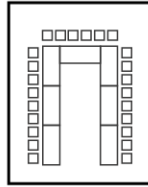

100 Luxury Suites
BLUEDORS
 Apartment Boutique Hotels

THEATER

CLASSROOM

U - SHAPE

HALF MOON

BANQUET

COCTEL

	THEATER	CLASSROOM	U - SHAPE	HALF MOON	BANQUET	COCTEL
LUXURY	100	60	40	36	60	80
LUXURY 1	32	20	14	12	20	30
LUXURY 2	32	18	14	12	20	30
LUXURY 3	63	30	30	20	40	60
SALA DE JUNTAS	10	NA	8	NA	NA	NA
TERRAZA	NA	NA	NA	NA	40	100