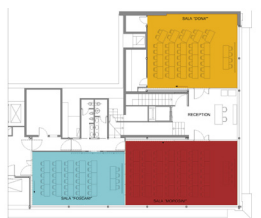

SALE FOSCARI, MOROSINI,
DONA

SERVIZI / SERVICES

Proiettore da 2400 ANSILUMEN
Hitachi CP-X605 / Hitachi CP-X605
2400 ANSILUMEN Projector

Proiettore da 4800 ANSI LUMEN
EPSON EB-1985WU / 4800 ANSI
LUMEN EPSON EB-1985WU projector

Proiettore da 5000 ANSI LUMEN
EPSON EB-195W / 5000 ANSI
LUMEN EPSON EB-195W Projector

Wifi in ogni sala / Wifi in every room

Possibilità di collegamento LAN /
Possibility of LAN connection

DOTAZIONI A DISPOSIZIONE / FACILITIES AVAILABLE

2 Radio Microfoni / 2 radio
microphones

Sistema Teleconferenza Kontel 200W /
Kontel 200W Teleconferencing System

1 Microfono Clip / 1 Microphone Clip

Pedana 2x2 / platform 2x2

2 PC portatili / 2 laptop PCs

Podio / Podium

Schermo / Display

UNA HOTELS
Empire Roma

Teatro
Theatre

Scuola
Classroom

Tavolo a U
U shape

Tavolo unico
Board room

Banchetti
Banquets

Cocktail
Cocktail

Dimensioni
Dimensions

Altezza
Height

m²
m²

Luce
Light

Dei Dogi (plenaria)
Mocenigo (modulare
Foscari + Morosini)
Foscari
Morosini
Donà
Corte delle stelle banchetti

-

2,9

193

130

65

60

30

36

18

42

20

60

30

100

50

6x20

2,9

121

30

15

16

5

12

5

16

6

32

10

30

15

5x9

2,9

45

80

35

28

14

26

12

30

14

40

20

60

30

6x11

2,9

66

50

25

18

10

22

12

26

14

30

15

50

25

7x9

2,9

63

-

-

-

-

-

-

-

-

80

30

100

50

-

-

130

Standard space capacity

Social distancing space capacity