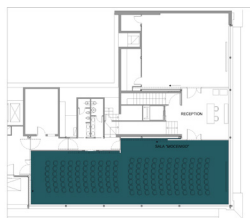

SALA MOCENIGO