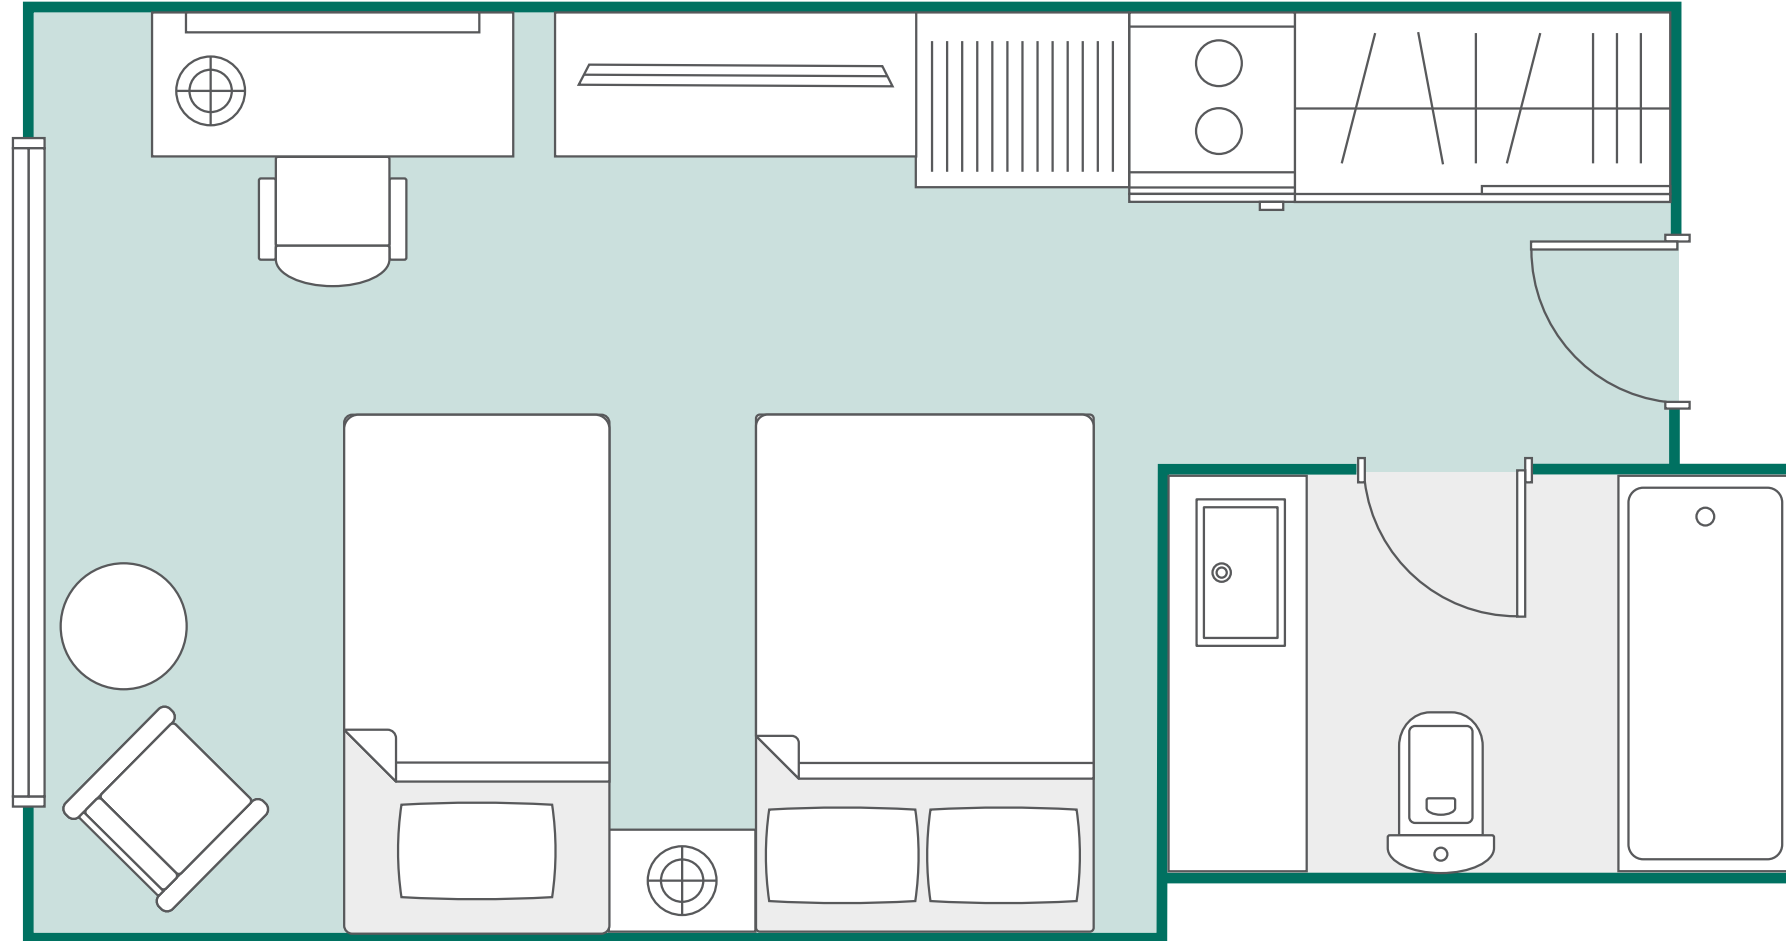

SUNWAY HOTEL PHNOM PENH - DELUXE QUEEN PLUS ROOM

Room Size: 31 sqm

All room layout plans contained herein are for reference only and shall not constitute any warranty whether expressly or implicitly. The room layout plans used are for illustrative and general indication purpose only and are not intended to express the specific layouts and dimensions of the hotel's guestrooms. Each room layout serves only as guidance and do not necessarily represent the final and/or the assigned guestroom.